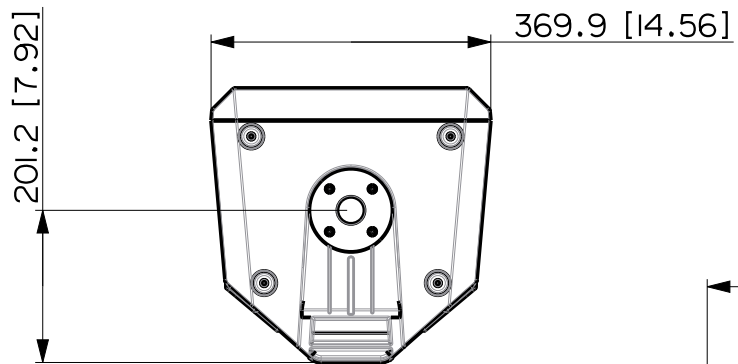

SPEAKER ART 932-A 220-240V

VISTA 3D / 3D VIEW

REV.  
A

SPEAKER ART 932-A 220-240V

REV.  
A

VISTA 3D / 3D VIEW