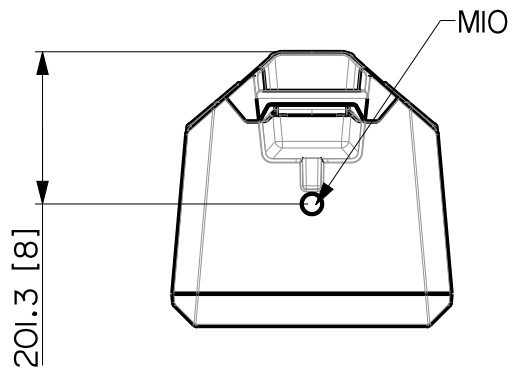

SPEAKER ART 932-A 220-240V

VISTA 3D / 3D VIEW

REV.  
A

SPEAKER ART 932-A 220-240V

REV.  
A

VISTA 3D / 3D VIEW