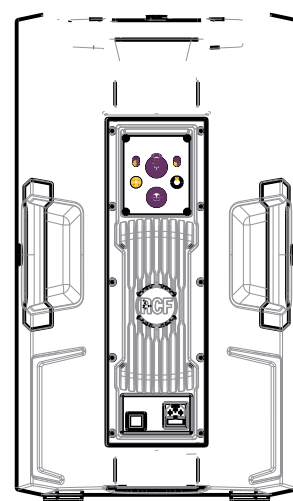

SPEAKER ART 932-A 220-240V

VISTA 3D / 3D VIEW

REV.  
A

SPEAKER ART 932-A 220-240V

REV.  
A

VISTA 3D / 3D VIEW