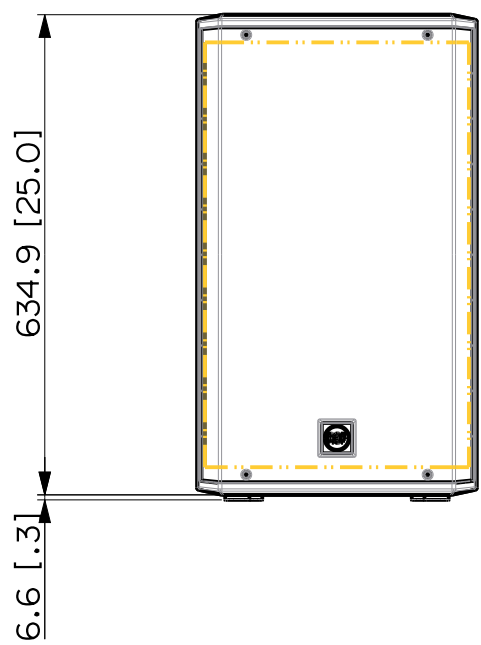

SPEAKER ART 932-A 220-240V

VISTA 3D / 3D VIEW

REV.  
A

SPEAKER ART 932-A 220-240V

REV.  
A

VISTA 3D / 3D VIEW