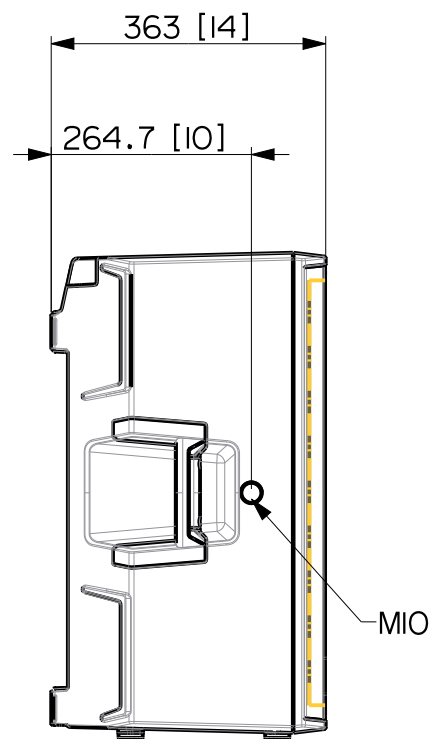

SPEAKER ART 932-A 220-240V

VISTA 3D / 3D VIEW

REV.  
A

SPEAKER ART 932-A 220-240V

REV.  
A

VISTA 3D / 3D VIEW