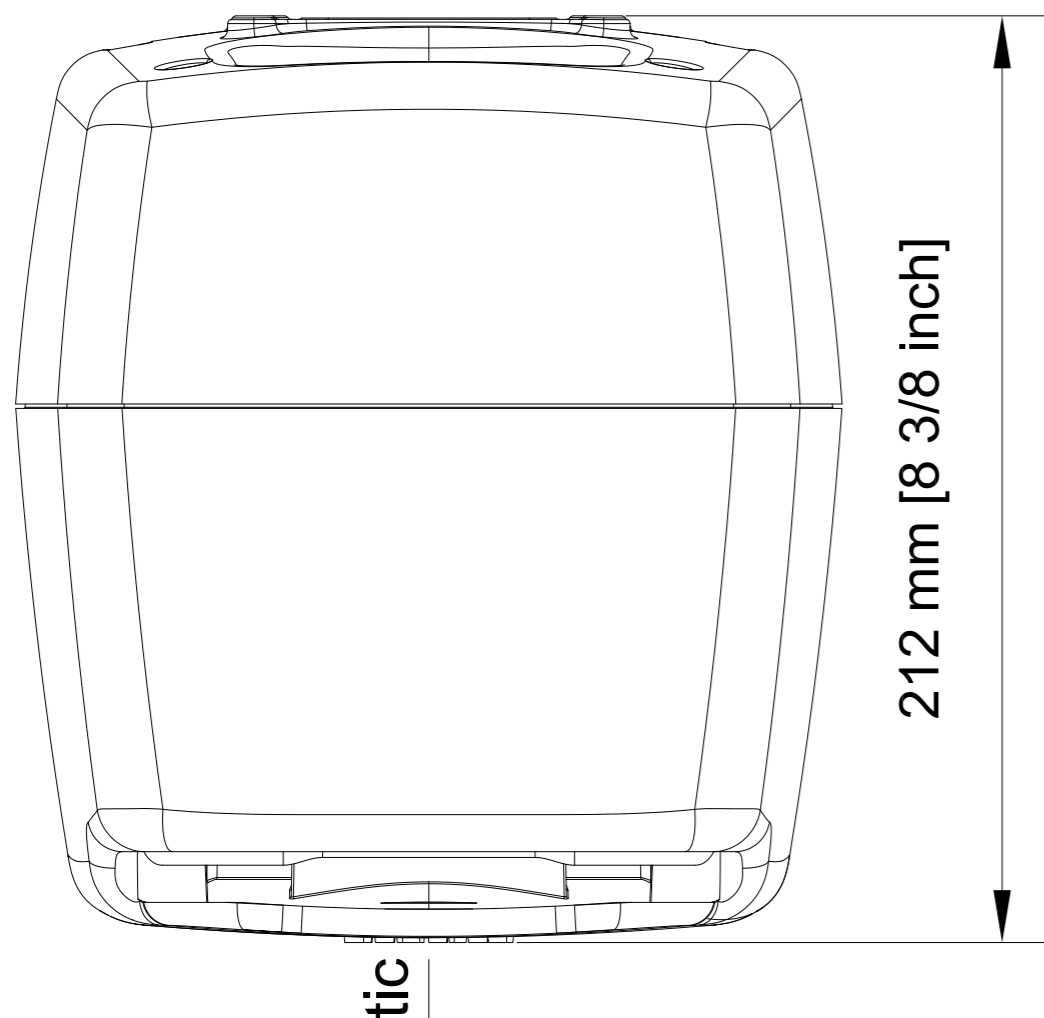

189 mm [7 7/16 inch]

212 mm [8 3/8 inch]

76 mm [3 inch]

116 mm [4 9/16 inch]

M6, depth 10 (2 pcs)

285 mm [11 1/4 inch]

8331A_views
03.05.17/TPα/DR

211 mm [8 5/16 inch]