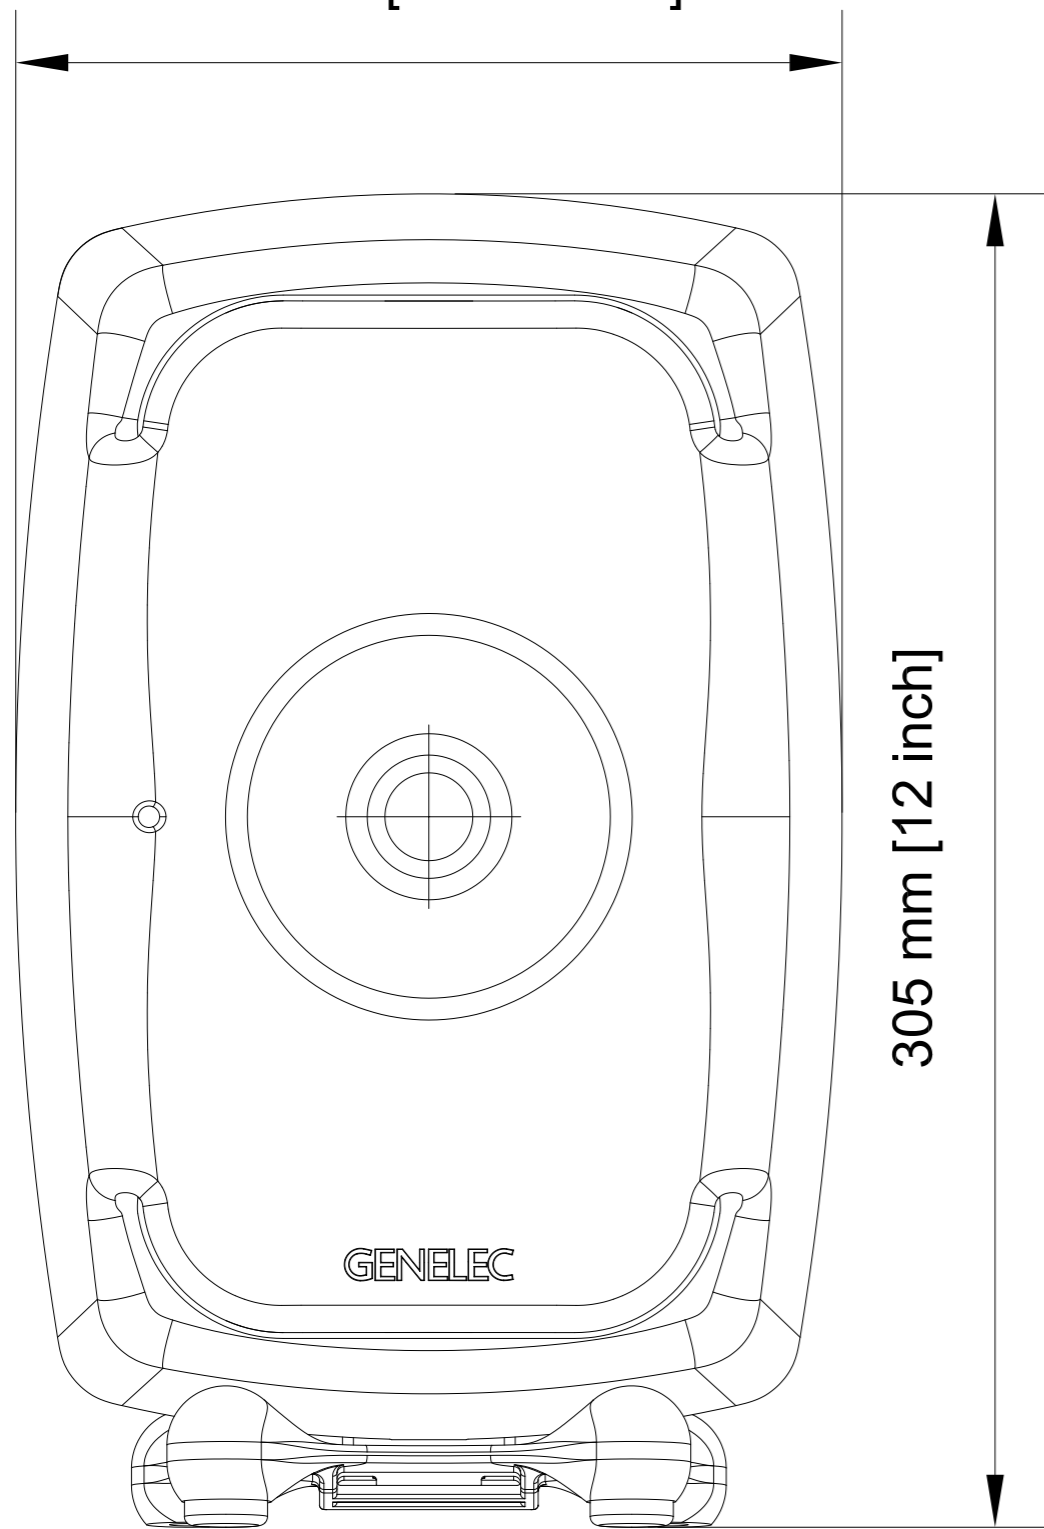

189 mm [7 7/16 inch]

212 mm [8 3/8 inch]

76 mm [3 inch]

116 mm [4 9/16 inch]

M6, depth 10 (2 pcs)

285 mm [11 1/4 inch]

8331A_views
03.05.17/TPα/DR

211 mm [8 5/16 inch]