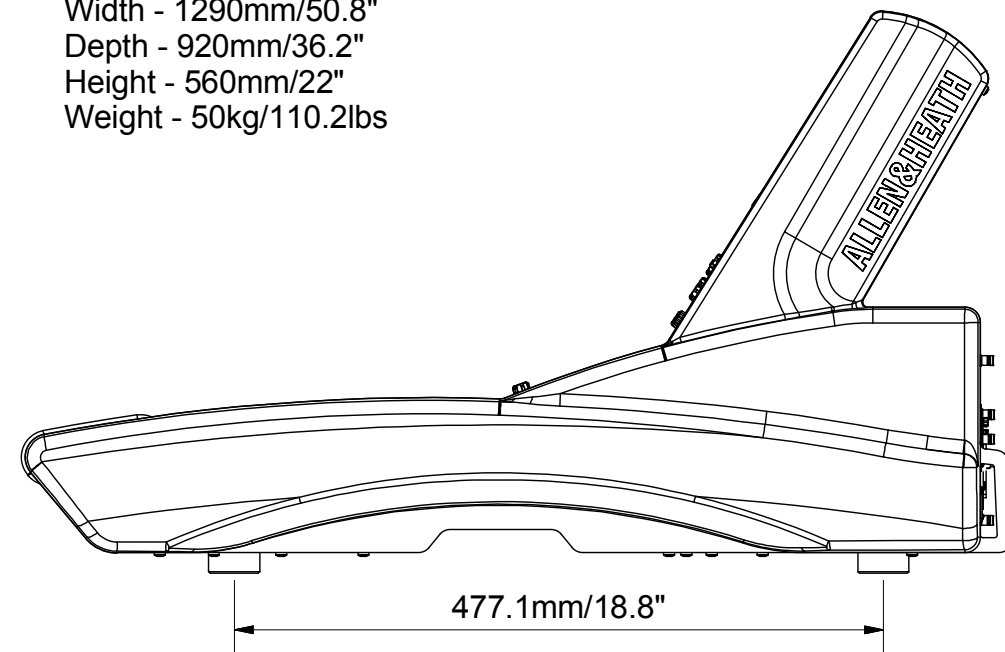

dLIVE S5000 - without box

Width - 1115.4mm/43.9"
 Depth - 728.5mm/28.7"
 Height - 413mm/16.3"
 Weight - 35kg/77lbs

dLIVE S5000 - with box

Width - 1290mm/50.8"
 Depth - 920mm/36.2"
 Height - 560mm/22"
 Weight - 50kg/110.2lbs

REAR GUARD NOT TO BE USED AS A STRUCTURAL SUPPORT IN A FLIGHTCASE

REVISION HISTORY

REV	DESCRIPTION	ECN	DATE	APPROVED
A	ORIGIN		28/01/2015	Alexmo
B	MECH MOD		23/04/2015	ALEXMO
1	MODS		27/04/2015	ALEXMO
2	TYPO CORRECTION		18/06/2015	ALEXMO
3	REAR GUARD NOTE		02/10/15	JIW