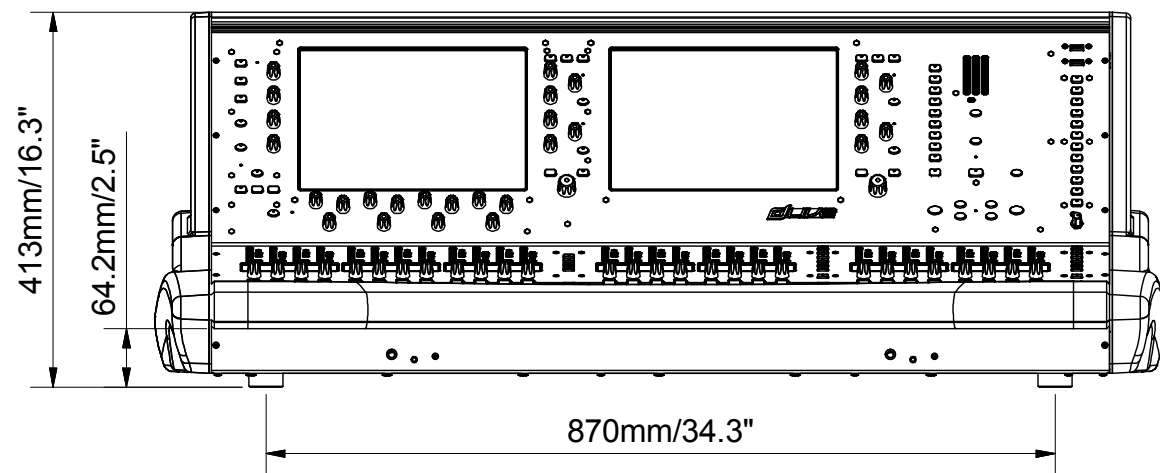

dLIVE S5000 - without box

Width - 1115.4mm/43.9"
 Depth - 728.5mm/28.7"
 Height - 413mm/16.3"
 Weight - 35kg/77lbs

dLIVE S5000 - with box

Width - 1290mm/50.8"
 Depth - 920mm/36.2"
 Height - 560mm/22"
 Weight - 50kg/110.2lbs