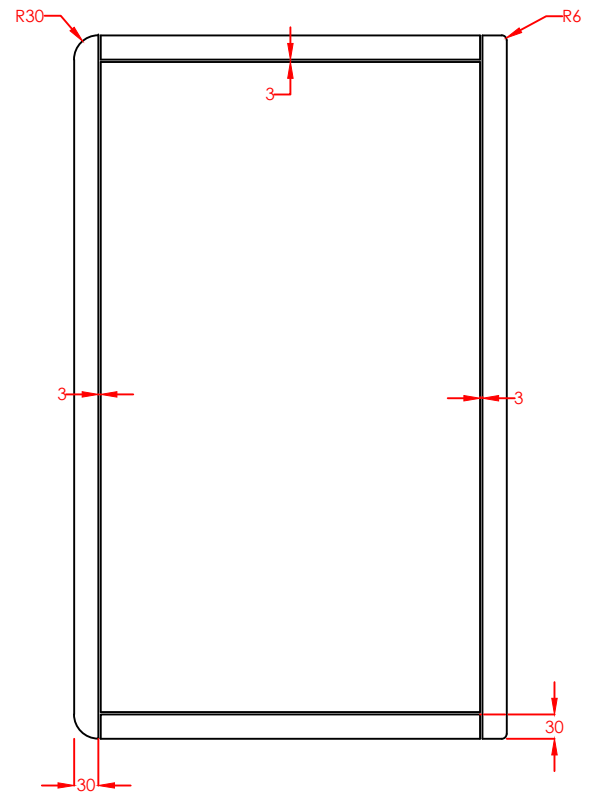

1 A B C D E D E

2

TOP AND BOTTOM VIEW

3

SIDE VIEW

4

5

6

7

8

 THE PROFESSIONAL MONITOR COMPANY 43-45 Crawley Green Road Luton, Bedfordshire LU2 0AA Tel: 0870 444 1044 Fax: 0870 444 1045	SIZE	TITLE	5				
	A3	MB35 RH CENTRE Pro LOGO, FRONT AND SIDE VIEW	4				
	SCALE	PROJECT	3				
	1:1	MB3	2				
SHEET	DRAWING NO.	1	EE	First Issue	24/04/17		
1 of 1	MB3-J3	ISS.	INIT.	DESCRIPTION	DATE	APP.	
	All Tolerances +/-0.2mm Unless otherwise stated						
	All Dimensions in mm						