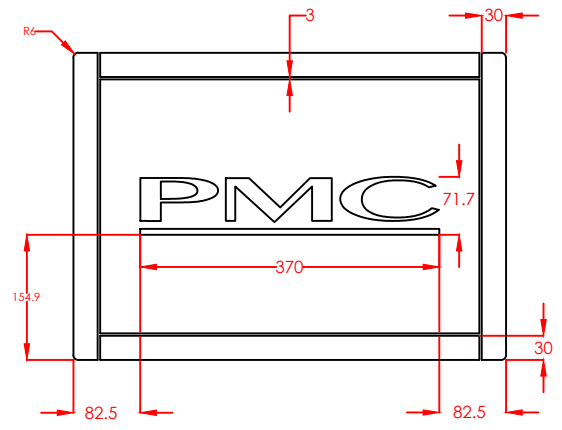

1 A B C D E D E

2

TOP AND BOTTOM VIEW

3

SIDE VIEW

4

5

6

7

8

 THE PROFESSIONAL MONITOR COMPANY 43-45 Crawley Green Road Luton, Bedfordshire LU2 0AA Tel: 0870 444 1044 Fax: 0870 444 1045	SIZE	TITLE	5				
	A3	MB35 RH CENTRE Pro LOGO, FRONT AND SIDE VIEW	4				
	SCALE	PROJECT	3				
	1:1	MB3	2				
SHEET	DRAWING NO.	1	EE	First Issue	24/04/17		
1 of 1	MB3-J3	ISS.	INIT.	DESCRIPTION	DATE	APP.	
	All Tolerances +/-0.2mm Unless otherwise stated						
	All Dimensions in mm						